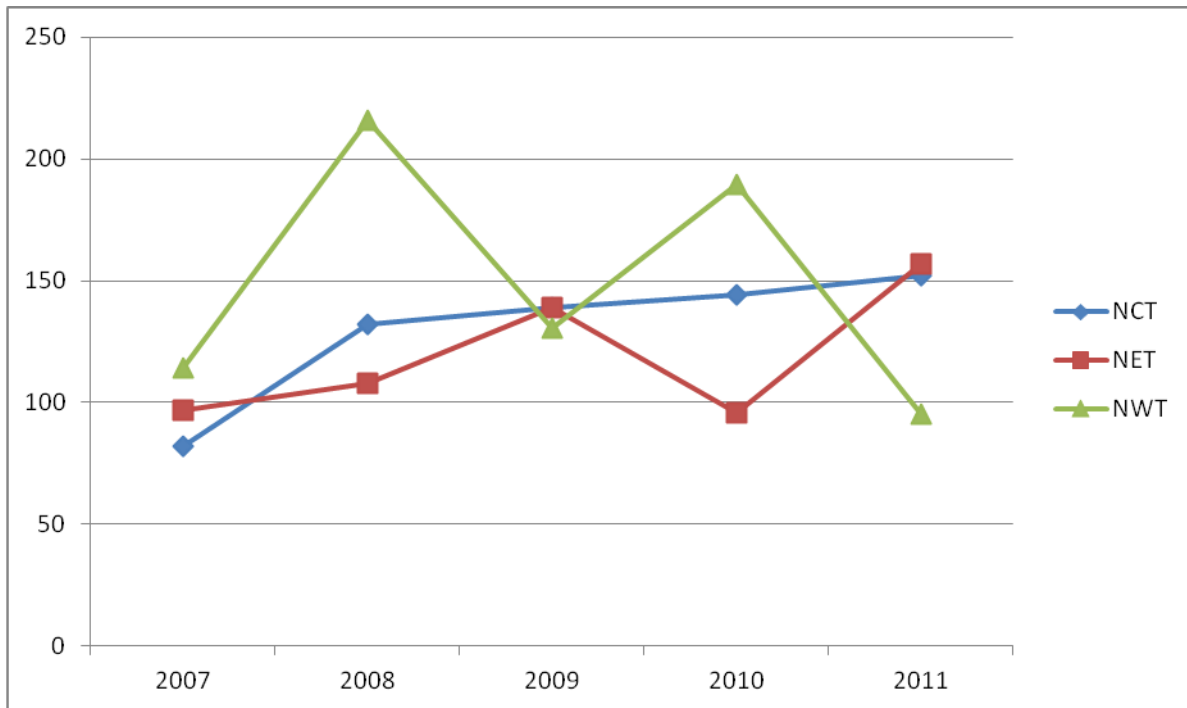

NETFS Applications Patterns

Applications to North Thames Foundation Schools from 2007 entry to 2011 entry:

Graph showing competition ratio against year of application.

NETFS Application Entry Score

Year	Lowest Score	Highest Score
2008	70	92
2009	70	94
2010	54	94
2011	77	97